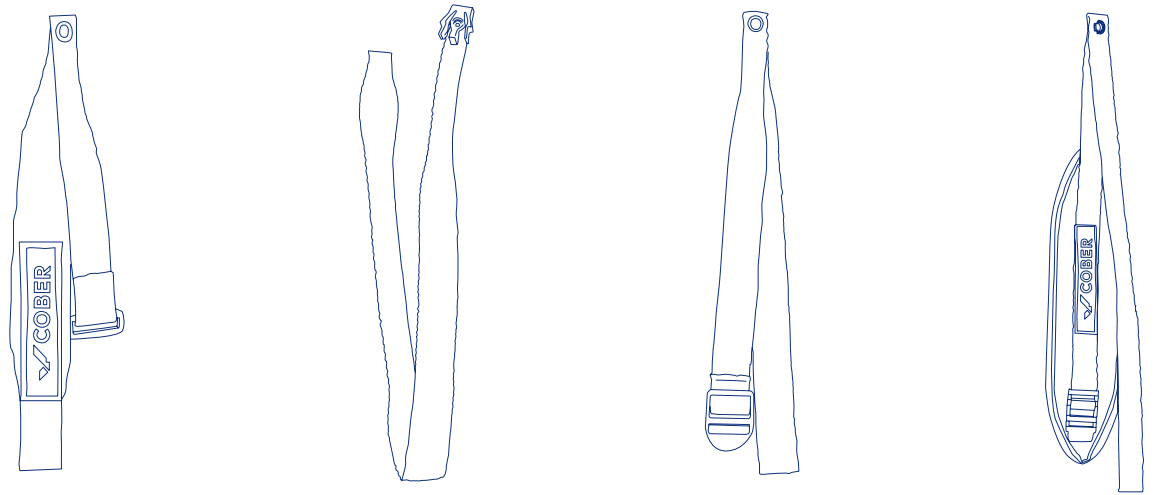

straps

4252 Squadra	4200 Alpine Neoprene Quickstrap	4272 Buckled	4292 Comfort
	4232 Alpine Quickstrap