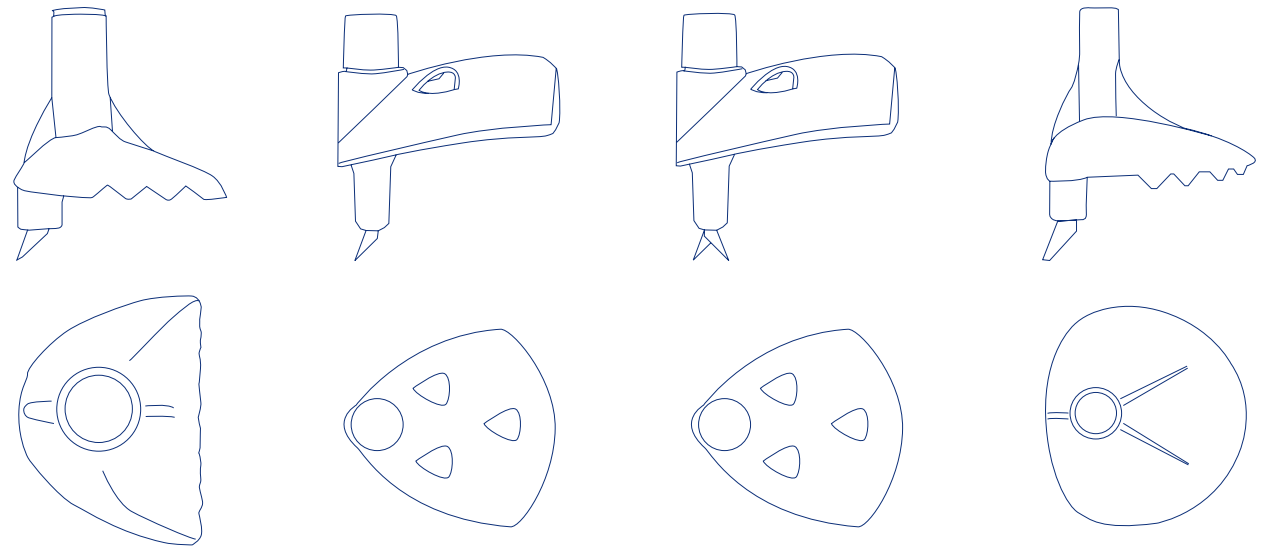

tips

5802W Skate
wida tip

5618 Rally
wida tip

5619 Rally
forked wida tip

5802 Touring

77