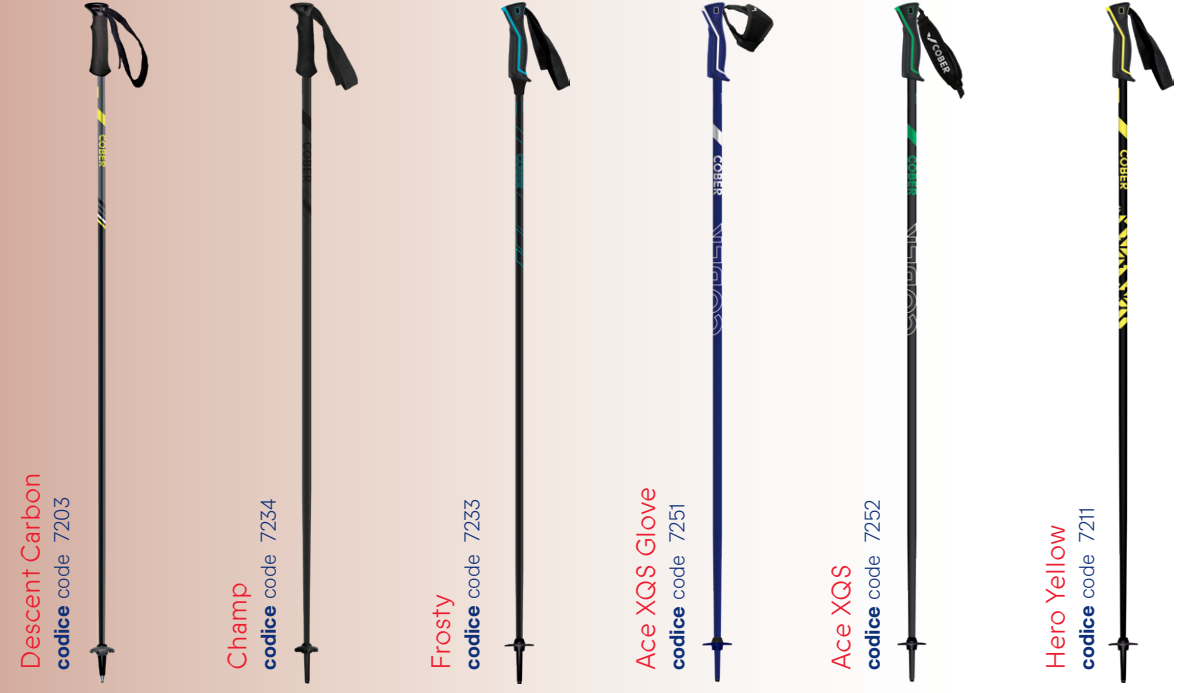

SPARE PARTS

lower parts

8001 Carbon Lower Part

carbon+kevlar
ø 14 mm

Adatto per / Suitable for
Adventure Carbon Adjustable
Crust
Glacier

8002 Alu Freeride Lower Part

alu 7075
ø 14 mm

Adatto per / Suitable for
Lever
PowPow
Thunder
PowBro
PowStar

8003 Alu Skialp Lower Part

alu 7075
ø 14 mm

Adatto per / Suitable for
Adventure Adjustable
Storm

78

*i prodotti illustrati sono
venduti senza rotelle /
products shown
are sold without baskets

Poles overview

Race

Alpine

Freeski

Pyrus
codice code 2207

Dude
codice code 6251

XL Piggie
codice code 6241

XL
codice code 6201

SubZero
codice code 6232

PowStar XQS
codice code 6252

PowBro
codice code 6242

PowPow
codice code 6221

Big Air Black
codice code 3201

Keeper
codice code 3231

Cross Country

Extreme
codice code 9211

Explorer
codice code 9212